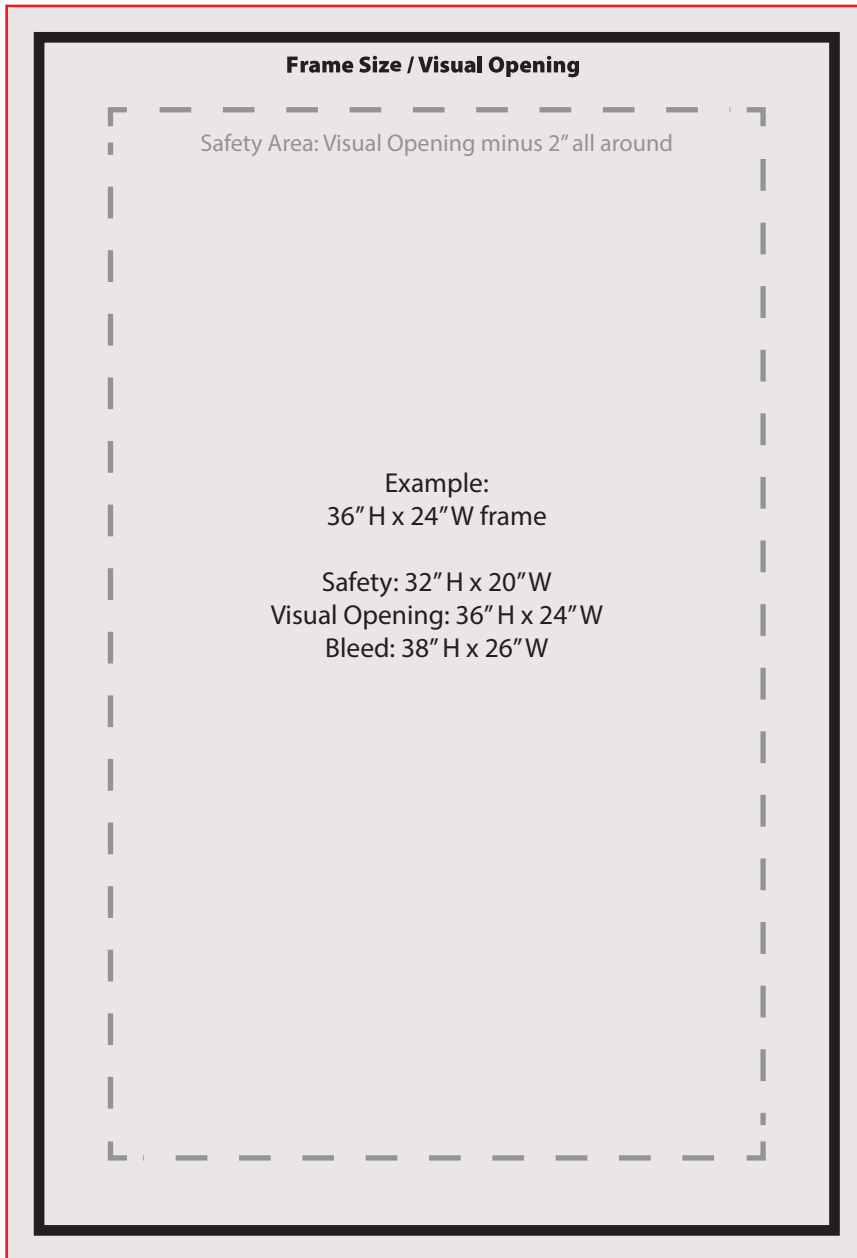

Bleed: Visual Opening plus 1" all around

Questions?

Email or call us: orders@shomi.ca | 1-866-667-4664

shōmi!

SEG TEMPLATE GUIDE

SEG Frames

Frame Size/Visual Opening (black line) ———

Visual opening (VO) is the size of the viewable area once graphic is installed. For most frames the VO matches the frame size.

File Size Including Bleed (red line) ———

The extra image we require outside the VO in order to be able to cut and finish the graphic to fit into the frame. SEG frames require 1" bleed on each edge.

Safety Area (dotted grey line) - - - - -

The safety margin for important text and images is VO minus 2" all around. This is just a suggestion, feel free to colour outside the lines with the awareness that whatever ends up outside this margin might get cut-off or distorted.