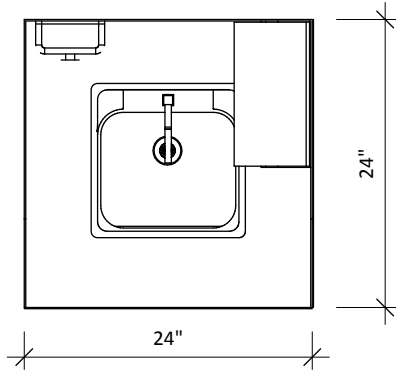

PRODUCT DETAIL

No.	Description
1	18 Gauge Stainless Steel
2	Soap Dispenser
3	Hands-free Faucet with Optical Sensor
4	Paper Towel Holder
5	Lockable Cabinet door
6	5 Gallon fresh water tank
7	7 Gallon grey water tank
8	Water Heater w/ Thermostat 65° F to 145° F
9	Swivel Caster with Brakes
10	

PORTABLE HAND WASHING STATION

Dimensional tolerance  $\pm 0.125"$   
Angular tolerance  $\pm 1^\circ$

File Name: PORTABLE HAND WASHING STATION  
Revision Date: June 4, 2020  
Published on: June 4, 2020

A 04