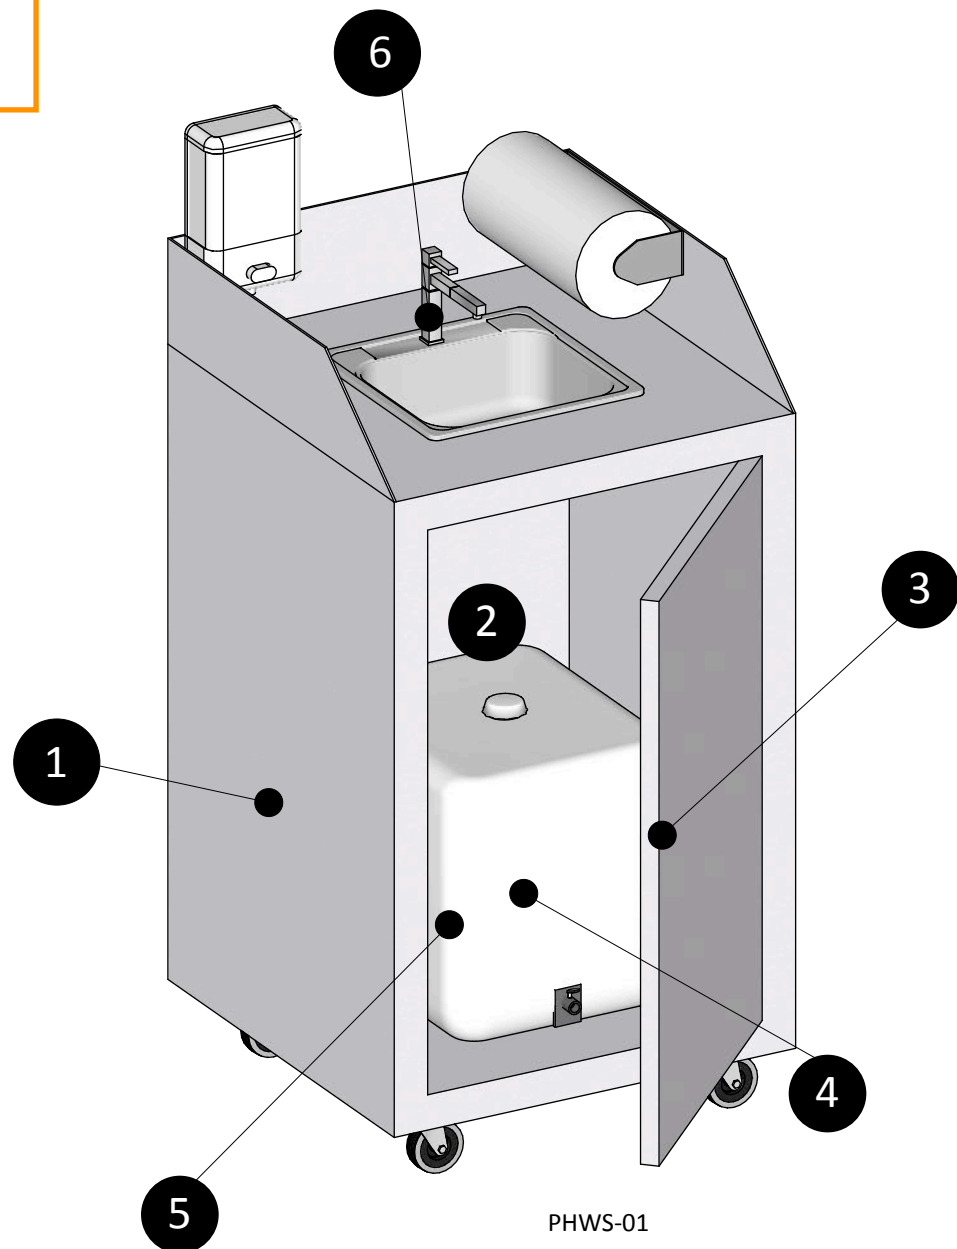

This portable piece of purgation perfection can be deployed anywhere there is an electrical outlet. It has a built-in water heater and a grey water collection tank. It’s every grandma’s dream come true :)

### CHECK OUT THESE FEATURES!

- 1 - HEAVY DUTY 18 GAUGE STAINLESS STEEL
- 2 - ADJUSTABLE WATER HEATER
- 3 - LOCKABLE CABINET
- 4 - 5 GALLON FRESH WATER TANK
- 5 - 7 GALLON WASTE WATER TANK
- 6 - HANDS-FREE FAUCET WITH SENSOR

PORTABLE & TURNKEY  
PLUGS INTO ANY OUTLET  
INCLUDE SOAP AND PAPER TOWEL DISPENSER  
GRAPHICS & BRANDING AVAILABLE

PHWS-01

APPLICATION IDEA - MALL / HOTEL / HOSPITAL / OFFICE ENTRANCE

APPLICATION IDEA - STADIUM ENTRANCE

PRODUCT DETAIL

No.	Description
1	18 Gauge Stainless Steel
2	Soap Dispenser
3	Hands-free Faucet with Optical Sensor
4	Paper Towel Holder
5	Lockable Cabinet door
6	5 Gallon fresh water tank
7	7 Gallon grey water tank
8	Water Heater w/ Thermostat 65° F to 145° F
9	Swivel Caster with Brakes
10	