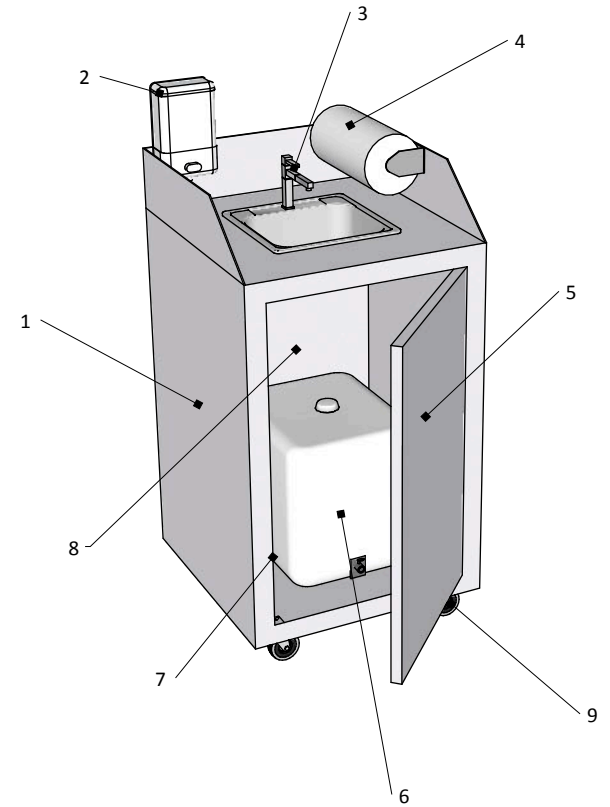

This portable piece of purgation perfection can be deployed anywhere there is an electrical outlet. It has a built-in water heater and a grey water collection tank. It’s every grandma’s dream come true :)

### CHECK OUT THESE FEATURES!

- 1 - HEAVY DUTY 18 GAUGE STAINLESS STEEL
- 2 - ADJUSTABLE WATER HEATER
- 3 - LOCKABLE CABINET
- 4 - 5 GALLON FRESH WATER TANK
- 5 - 7 GALLON WASTE WATER TANK
- 6 - HANDS-FREE FAUCET WITH SENSOR

PORTABLE & TURNKEY  
PLUGS INTO ANY OUTLET  
INCLUDE SOAP AND PAPER TOWEL DISPENSER  
GRAPHICS & BRANDING AVAILABLE

PHWS-01

APPLICATION IDEA - MALL / HOTEL / HOSPITAL / OFFICE ENTRANCE

APPLICATION IDEA - STADIUM ENTRANCE

PRODUCT DETAIL

No.	Description
1	18 Gauge Stainless Steel
2	Soap Dispenser
3	Hands-free Faucet with Optical Sensor
4	Paper Towel Holder
5	Lockable Cabinet door
6	5 Gallon fresh water tank
7	7 Gallon grey water tank
8	Water Heater w/ Thermostat 65° F to 145° F
9	Swivel Caster with Brakes
10	