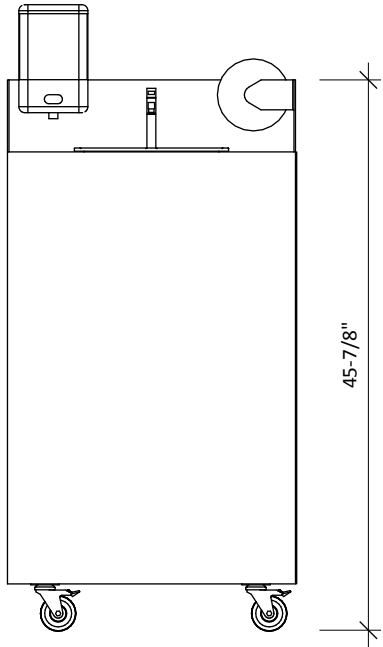

PRODUCT DETAIL

No.	Description
1	18 Gauge Stainless Steel
2	Soap Dispenser
3	Hands-free Faucet with Optical Sensor
4	Paper Towel Holder
5	Lockable Cabinet door
6	5 Gallon fresh water tank
7	7 Gallon grey water tank
8	Water Heater w/ Thermostat 65° F to 145° F
9	Swivel Caster with Brakes
10	

PORTABLE HAND WASHING STATION

Dimensional tolerance  $\pm 0.125"$   
Angular tolerance  $\pm 1^\circ$

File Name: PORTABLE HAND WASHING STATION  
Revision Date: June 4, 2020  
Published on: June 4, 2020

A 04