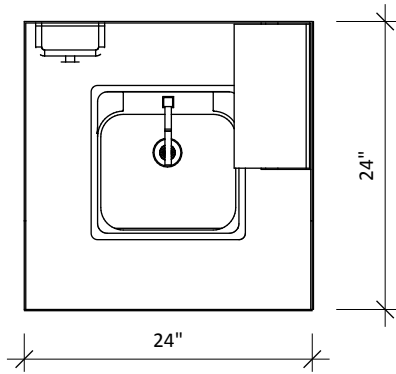

PRODUCT DETAIL

No.	Description
1	18 Gauge Stainless Steel
2	Soap Dispenser
3	Hands-free Faucet with Optical Sensor
4	Paper Towel Holder
5	Lockable Cabinet door
6	5 Gallon fresh water tank
7	7 Gallon grey water tank
8	Water Heater w/ Thermostat 65° F to 145° F
9	Swivel Caster with Brakes
10	