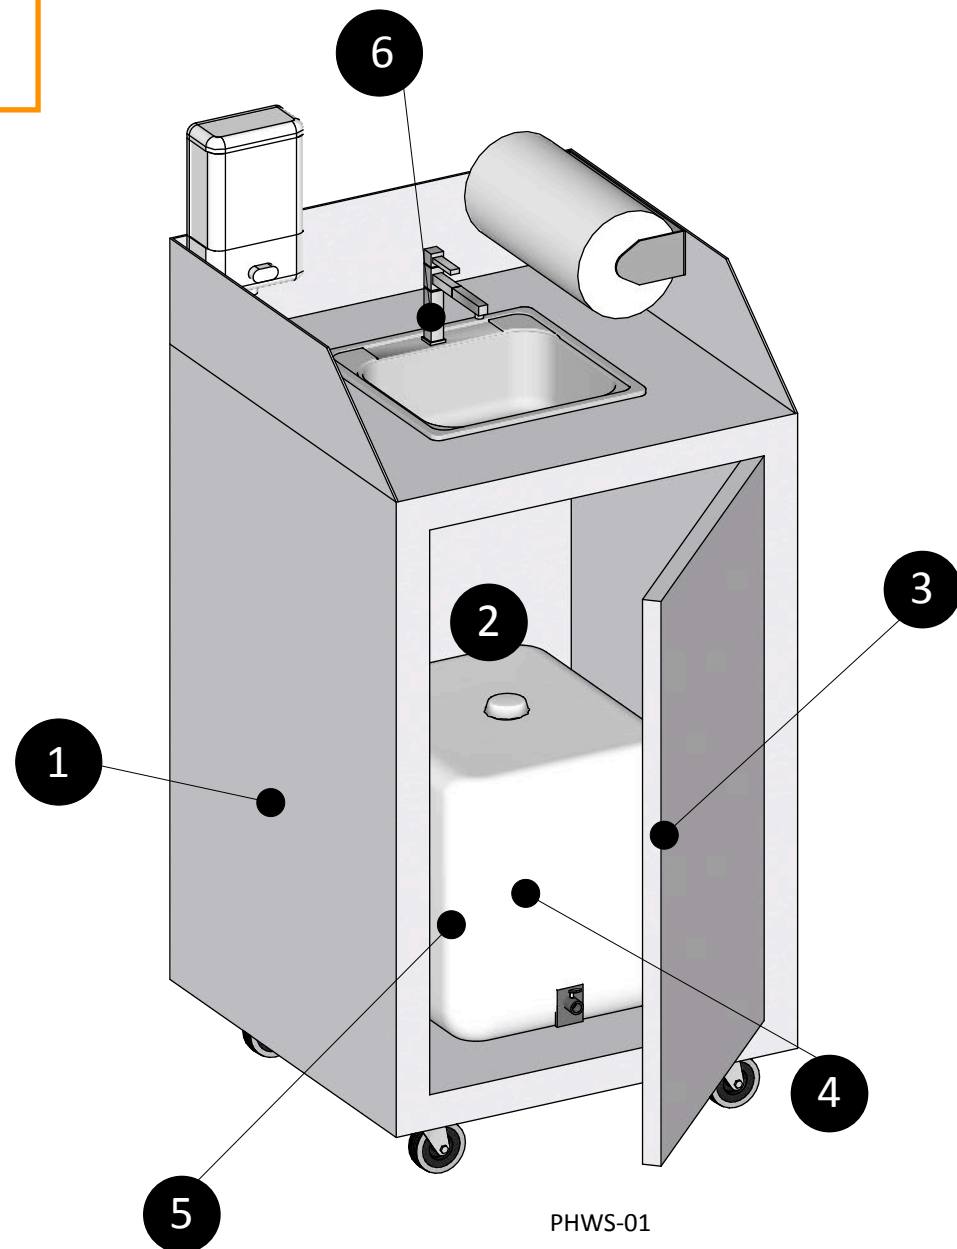

PORTABLE HAND WASHING STATION

“Wash your hands!” said every grandma, ever; and was she ever on-point.

Whether it’s an outdoor venue or your child’s favourite toy store, it’s going to be a safer place when everyone washes their hands on the way in... and hopefully on the way out.

This portable piece of purgation perfection can be deployed anywhere there is an electrical outlet. It has a built-in water heater and a grey water collection tank. It’s every grandma’s dream come true :)

CHECK OUT THESE FEATURES!

- 1 - HEAVY DUTY 18 GAUGE STAINLESS STEEL
- 2 - ADJUSTABLE WATER HEATER
- 3 - LOCKABLE CABINET
- 4 - 5 GALLON FRESH WATER TANK
- 5 - 7 GALLON WASTE WATER TANK
- 6 - HANDS-FREE FAUCET WITH SENSOR

PORTABLE & TURNKEY
PLUGS INTO ANY OUTLET
INCLUDE SOAP AND PAPER TOWEL DISPENSER
GRAPHICS & BRANDING AVAILABLE