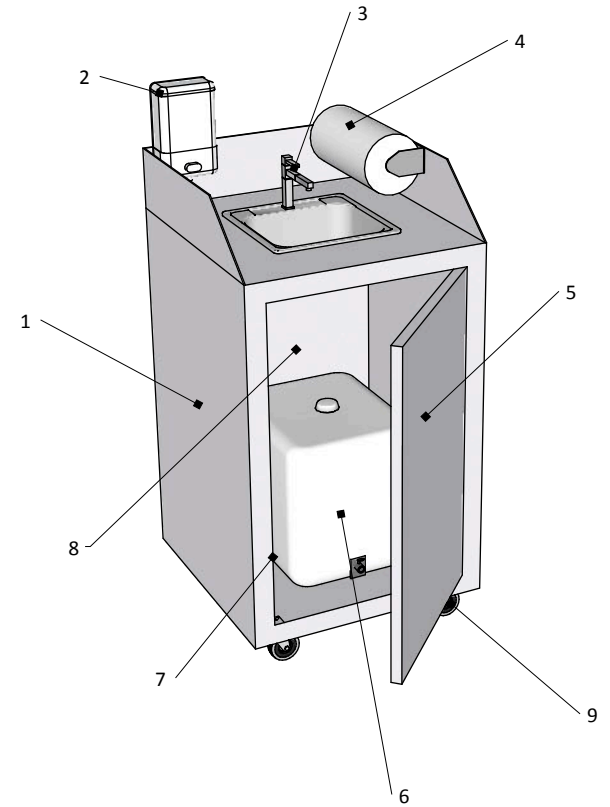

CHECK OUT THESE FEATURES!

- 1 - HEAVY DUTY 18 GAUGE STAINLESS STEEL
- 2 - ADJUSTABLE WATER HEATER
- 3 - LOCKABLE CABINET
- 4 - 5 GALLON FRESH WATER TANK
- 5 - 7 GALLON WASTE WATER TANK
- 6 - HANDS-FREE FAUCET WITH SENSOR

PRODUCT DETAIL

No.	Description
1	18 Gauge Stainless Steel
2	Soap Dispenser
3	Hands-free Faucet with Optical Sensor
4	Paper Towel Holder
5	Lockable Cabinet door
6	5 Gallon fresh water tank
7	7 Gallon grey water tank
8	Water Heater w/ Thermostat 65° F to 145° F
9	Swivel Caster with Brakes
10	