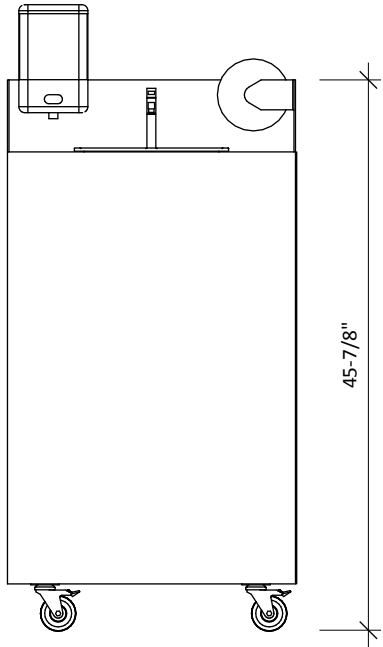

PRODUCT DETAIL

No.	Description
1	18 Gauge Stainless Steel
2	Soap Dispenser
3	Hands-free Faucet with Optical Sensor
4	Paper Towel Holder
5	Lockable Cabinet door
6	5 Gallon fresh water tank
7	7 Gallon grey water tank
8	Water Heater w/ Thermostat 65° F to 145° F
9	Swivel Caster with Brakes
10	